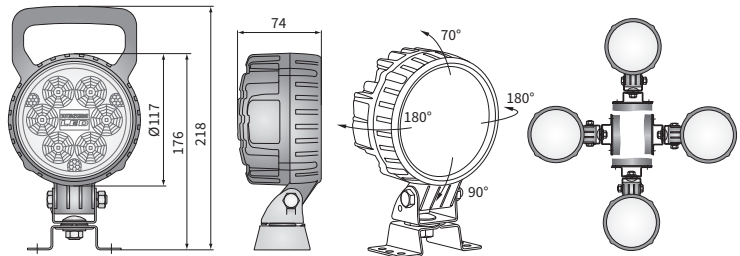

DIMENSIONS