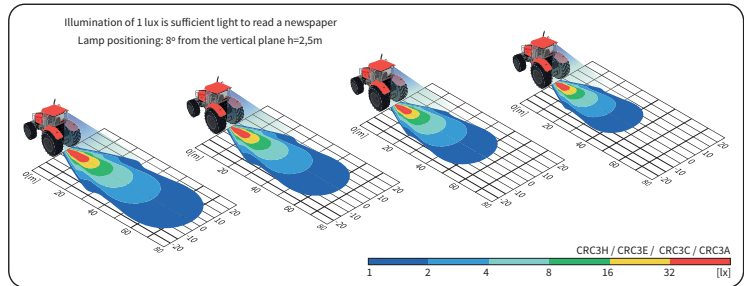

DIMENSIONS