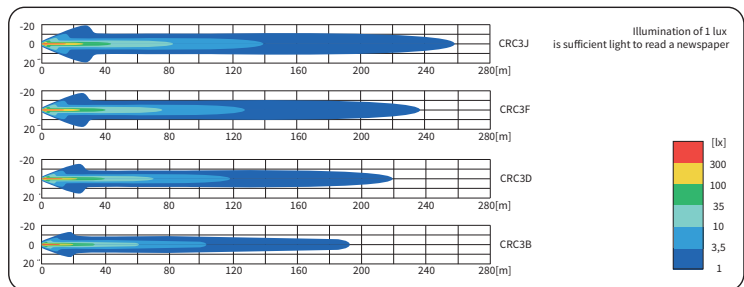

DIMENSIONS