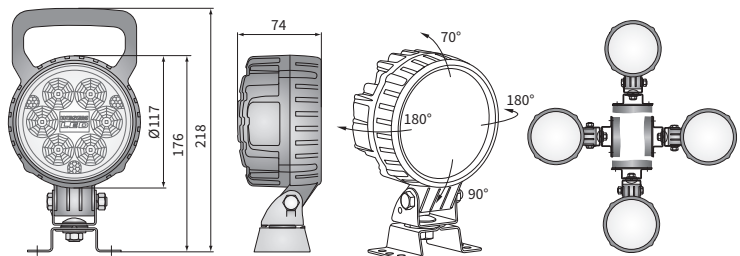

AMP Faston 250 plug 2-pin - cat. No. A.07138

DIMENSIONS

Cat. number	Luminous flux			IP rating	IP66	IP67	IP69K	Accessories	LED module 12V-24V				omega bracket	handle	cable 0.5 m	switch	Connectors	AMP Faston 250			Deutsch DT	AMP SuperSeal 1,5	
	2500 lm	2000 lm	1500 lm						Cap / Pin	AMP Faston 250	Deutsch DT	AMP SuperSeal 1,5						Cap / Pin					
CRC3F.50420	✓								✓	✓	✓	✓	✓	✓									
CRC3F.50482	✓								✓	✓	✓	✓	✓	✓									
CRC3F.50426	✓				✓				✓	✓	✓	✓	✓	✓									
CRC3F.50427	✓					✓			✓	✓	✓	✓	✓	✓									
CRC3F.50428	✓								✓	✓	✓	✓	✓	✓									
CRC3F.50430	✓								✓	✓	✓	✓	✓	✓									
CRC3F.50483	✓								✓	✓	✓	✓	✓	✓									
CRC3F.50436	✓				✓				✓	✓	✓	✓	✓	✓									
CRC3F.50437	✓					✓			✓	✓	✓	✓	✓	✓									
CRC3F.50438	✓								✓	✓	✓	✓	✓	✓									
CRC3D.50220		✓							✓	✓	✓	✓	✓	✓									
CRC3D.50282		✓							✓	✓	✓	✓	✓	✓									
CRC3D.50226		✓				✓			✓	✓	✓	✓	✓	✓									
CRC3D.50227		✓							✓	✓	✓	✓	✓	✓									
CRC3D.50228		✓							✓	✓	✓	✓	✓	✓									
CRC3D.50230			✓						✓	✓	✓	✓	✓	✓									
CRC3D.50283			✓						✓	✓	✓	✓	✓	✓									
CRC3D.50236			✓						✓	✓	✓	✓	✓	✓									
CRC3D.50237			✓						✓	✓	✓	✓	✓	✓									
CRC3D.50238			✓						✓	✓	✓	✓	✓	✓									
CRC3B.49220				✓					✓	✓	✓	✓	✓	✓									
CRC3B.49282				✓					✓	✓	✓	✓	✓	✓									
CRC3B.49226				✓					✓	✓	✓	✓	✓	✓									
CRC3B.49227				✓					✓	✓	✓	✓	✓	✓									
CRC3B.49228				✓					✓	✓	✓	✓	✓	✓									
CRC3B.49230				✓					✓	✓	✓	✓	✓	✓									
CRC3B.49283				✓					✓	✓	✓	✓	✓	✓									
CRC3B.49236				✓					✓	✓	✓	✓	✓	✓									
CRC3B.49237				✓					✓	✓	✓	✓	✓	✓									
CRC3B.49235				✓					✓	✓	✓	✓	✓	✓									