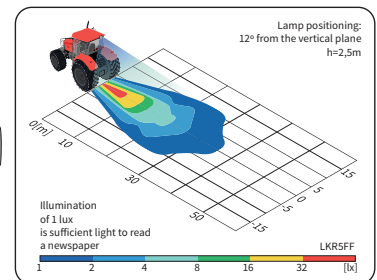

DIMENSIONS

Cat. number	IP rating			Accessories	Bracket							Cat. number	IP rating			Accessories	Bracket																			
	IP66	IP67	IP69K		bulb H3 12V	bulb H3 24V	handle	switch	shock absorber	cable 4 m	cigarette lighter plug		AMP Faston connector	DT04-2P connector	DT06-2S connector		M8	omega	neodymium magn.	IP66	IP67	IP69K	bulb H3 12V	bulb H3 24V	handle	switch	shock absorber	cable 4 m	cigarette lighter plug	AMP Faston connector	DT04-2P connector	DT06-2S connector	M8	omega	neodymium magn.	
LKR5FF.46500	✓	✓	✓											✓			LKR5FF.46513	✓	✓	✓																
LKR5FF.46501	✓	✓	✓		✓									✓			LKR5FF.46550	✓	✓	✓																
LKR5FF.46502	✓	✓	✓			✓								✓			LKR5FF.46591	✓	✓	✓																
LKR5FF.46560		✓	✓									✓		✓			LKR5FF.46592	✓	✓	✓																
LKR5FF.46540	✓	✓	✓											✓			LKR5FF.46593	✓	✓	✓																
LKR5FF.46541	✓	✓	✓		✓			✓						✓			LKR5FF.46570																			
LKR5FF.46590	✓							✓	✓					✓			LKR5FF.46571																			
LKR5FF.46503	✓		✓				✓							✓			LKR5FF.46572	✓	✓	✓																
LKR5FF.46504	✓		✓		✓	✓								✓			LKR5FF.46573	✓	✓	✓																
LKR5FF.46510	✓		✓											✓			LKR5FF.46574	✓	✓	✓																
LKR5FF.46512	✓		✓		✓									✓			LKR5FF.46575	✓	✓	✓