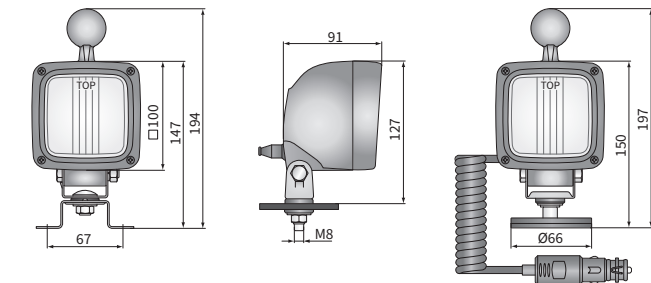

TECHNICAL DATA / FEATURES

- dimensions: 100x100x91
- source of light: H3
- maximum power: 70W
- nominal voltage: 12V-24V DC
- optics: FF
- light distribution angle: 52° x 26°
- IP rating: IP66, IP69K, IP67
- housing's material: plastic
- housing's colour: black
- lens' material: glass
- built-in connectors: AMP Faston 250, Deutsch DT
- other (optional): handle
switch
shock absorber
magnetic holders

A wide range of connectors and brackets. They can be installed in any position.

Useful parts while installing:

- AMP Faston 250 plug 2-pin - cat. No. A.07138
- deutsch plug DT06-2S 2-pin - cat. No. A.07135

DIMENSIONS

Cat. number	IP rating			Accessories	Bracket							Cat. number	IP rating			Accessories	Bracket																			
	IP66	IP67	IP69K		bulb H3 12V	bulb H3 24V	handle	switch	shock absorber	cable 4 m	cigarette lighter plug		AMP Faston connector	DT04-2P connector	DT06-2S connector		M8	omega	neodymium magn.	IP66	IP67	IP69K	bulb H3 12V	bulb H3 24V	handle	switch	shock absorber	cable 4 m	cigarette lighter plug	AMP Faston connector	DT04-2P connector	DT06-2S connector	M8	omega	neodymium magn.	
LKR5FF.46500	✓	✓	✓											✓			LKR5FF.46513	✓	✓	✓																
LKR5FF.46501	✓	✓	✓		✓									✓			LKR5FF.46550	✓	✓	✓																
LKR5FF.46502	✓	✓	✓			✓								✓			LKR5FF.46591	✓	✓	✓																
LKR5FF.46560		✓	✓									✓		✓			LKR5FF.46592	✓	✓	✓																
LKR5FF.46540	✓	✓	✓											✓			LKR5FF.46593	✓	✓	✓																
LKR5FF.46541	✓	✓	✓		✓			✓						✓			LKR5FF.46570																			
LKR5FF.46590	✓							✓	✓					✓			LKR5FF.46571																			
LKR5FF.46503	✓		✓				✓							✓			LKR5FF.46572	✓	✓	✓																
LKR5FF.46504	✓		✓		✓	✓								✓			LKR5FF.46573	✓	✓	✓																
LKR5FF.46510	✓		✓											✓			LKR5FF.46574	✓	✓	✓																
LKR5FF.46512	✓		✓		✓									✓			LKR5FF.46575	✓	✓	✓																