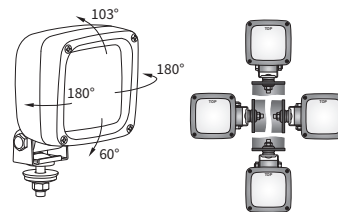

TECHNICAL DATA / FEATURES

- dimensions: 100x100x91
- source of light: H3
- maximum power: 70W
- nominal voltage: 12V-24V DC
- optics: FF
- light distribution angle: 52° x 26°
- IP rating: IP66, IP69K, IP67
- housing's material: plastic
- housing's colour: black
- lens' material: glass
- built-in connectors: AMP Faston 250, Deutsch DT
- other (optional): handle
switch
shock absorber
magnetic holders

A wide range of connectors and brackets. They can be installed in any position.

Useful parts while installing:

- AMP Faston 250 plug 2-pin - cat. No. A.07138
- deutsch plug DT06-2S 2-pin - cat. No. A.07135

DIMENSIONS

Cat. number	IP rating			Accessories	Bracket							Cat. number	IP rating			Accessories	Bracket																			
	IP66	IP67	IP69K		bulb H3 12V	bulb H3 24V	handle	switch	shock absorber	cable 4 m	cigarette lighter plug		AMP Faston connector	DT04-2P connector	DT06-2S connector		M8	omega	neodymium magn.	IP66	IP67	IP69K	bulb H3 12V	bulb H3 24V	handle	switch	shock absorber	cable 4 m	cigarette lighter plug	AMP Faston connector	DT04-2P connector	DT06-2S connector	M8	omega	neodymium magn.	
LKR5FF.46500	✓	✓	✓											✓			LKR5FF.46513	✓	✓	✓																
LKR5FF.46501	✓	✓	✓		✓									✓			LKR5FF.46550	✓	✓	✓																
LKR5FF.46502	✓	✓	✓			✓								✓			LKR5FF.46591	✓	✓	✓																
LKR5FF.46560		✓	✓									✓		✓			LKR5FF.46592	✓	✓	✓																
LKR5FF.46540	✓	✓	✓											✓			LKR5FF.46593	✓	✓	✓																
LKR5FF.46541	✓	✓	✓		✓			✓						✓			LKR5FF.46570																			
LKR5FF.46590	✓							✓	✓					✓			LKR5FF.46571																			
LKR5FF.46503	✓		✓				✓							✓			LKR5FF.46572	✓	✓	✓																
LKR5FF.46504	✓		✓		✓	✓								✓			LKR5FF.46573	✓	✓	✓																
LKR5FF.46510	✓		✓											✓			LKR5FF.46574	✓	✓	✓																
LKR5FF.46512	✓		✓		✓									✓			LKR5FF.46575	✓	✓	✓																