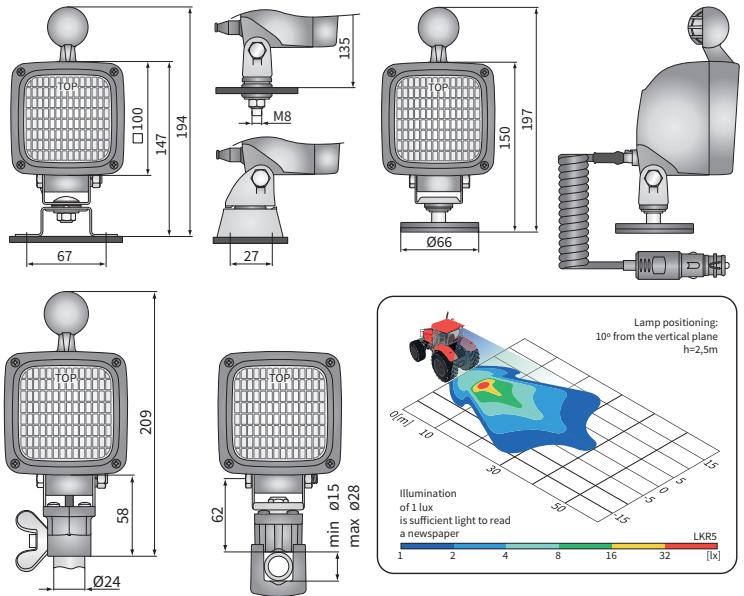

DIMENSIONS

Cat. number	IP rating				Accessories	bulb H3 12V	bulb H3 24V	handle	switch	cable 4 m	cigarette lighter plug	DIN 72591 connector	AMP Faston connector	DT04-2P connector	DT06-2S connector	Bracket	M8	omega	CAR1	CAR2	neodymium magn.	Cat. number	IP rating				Accessories	bulb H3 12V	bulb H3 24V	handle	switch	cable 4 m	cigarette lighter plug	DIN 72591 connector	AMP Faston connector	DT04-2P connector	DT06-2S connector	Bracket	M8	omega	CAR1	CAR2	neodymium magn.					
	IP66	IP67	IP69K	IP66																			IP67	IP69K																								
LKR5.26365	✓																					LKR5.39922	✓																									
LKR5.27466	✓					✓																LKR5.39920	✓																									
LKR5.27467	✓						✓															LKR5.24776	✓																									
LKR5.26366	✓							✓														LKR5.24774	✓																									
LKR5.27465	✓					✓		✓														LKR5.39916	✓																									
LKR5.35565	✓																					LKR5.39917	✓																									
LKR5.37066	✓					✓																LKR5.39918	✓																									
LKR5.37166	✓						✓															LKR5.39919	✓																									
LKR5.35566	✓							✓														LKR5.27470	✓																									
LKR5.39921		✓	✓											✓								LKR5.27471	✓																									
LKR5.39929		✓	✓			✓								✓								LKR5.39927	✓