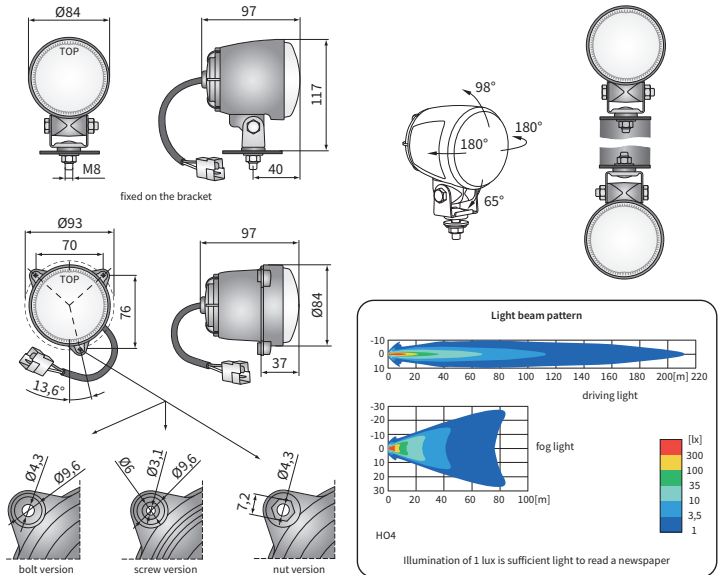

TECHNICAL DATA / FEATURES

- dimensions: $\phi 84 \times 97$
- light functions: fog light, driving
- function markings: B, HR
- reference mark: -, 12.5
- source of light: H3
- maximum power: 70W
- nominal voltage: 12V-24V DC
- optics: standard
- IP rating: IP66
- housing's material: plastic
- housing's colour: black
- lens' material: glass
- lens' colour: clear, blue
- mounting: M8, 3 bolts, 3 nuts
- built-in connectors: AMP Faston 250, Deutsch DT
- other (optional): blister pack

Useful parts while installing:

- deutsch plug DT06-2S 2-pin - cat. No. A.07135
- AMP SuperSeal 1,5 plug 2-pin - cat. No. A.07137
- AMP Faston 250 plug 2-pin - cat. No. A.07138

DIMENSIONS

Cat. number	Homologation code	Light functions		Lens colour		Accessories			Mounting method			Bracket			Side		Connectors			Packaging / pc	
		fog light	driving	clear	blue	bulb H3 12V	bulb H3 24V	cable 0.2 m	in recess	installed vertically up	suspended	M8	3 bolts	3 nuts	right	left	AMP Faston 250	Deutsch DT	AMP SuperSeal 1,5	Cap / Pin	carton box
HO4.41615	236	✓		✓							✓			✓	✓	✓	✓			2	1
HO4.41611	236	✓		✓				✓			✓			✓	✓	✓	✓			2	1
HO4.41634	236	✓		✓					✓				✓	✓	✓	✓	✓			2	1
HO4.41631	236	✓		✓					✓				✓	✓	✓	✓	✓			2	1
HO4.41632	236	✓		✓				✓					✓	✓	✓	✓	✓			2	1
HO4.41633	236	✓		✓				✓		✓			✓	✓	✓	✓	✓			2	1
HO4.41604	040		✓	✓									✓	✓	✓	✓	✓			2	1
HO4.41609	040		✓		✓			✓					✓	✓	✓	✓	✓			2	1
HO4.41601	040		✓	✓									✓	✓	✓	✓	✓			2	1
HO4.41602	040		✓	✓				✓					✓	✓	✓	✓	✓			2	1
HO4.41606	040		✓		✓								✓	✓	✓	✓	✓			2	1
HO4.41618	040		✓	✓				✓					✓	✓	✓	✓	✓			2	1
HO4.41617	040		✓	✓					✓				✓	✓	✓	✓	✓			2	1
HO4.41621	040		✓	✓									✓	✓	✓	✓	✓			2	1
HO4.41622	040		✓	✓				✓					✓	✓	✓	✓	✓			2	1
HO4.41654	040		✓	✓				✓					✓	✓	✓	✓	✓			2	1
HO4.41652	040		✓	✓					✓				✓	✓	✓	✓	✓			2	1