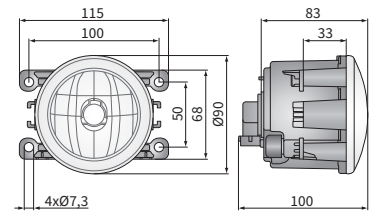

VAUXHALL

Cat. number	Tyc Catal. No.	Valeo Catal. No.	Homologation code	Light functions	Accessories	Side	Application	Packaging / pc	carton box
H05.46100	19-5785-11-2	088358	061	<table border="1"> <tr><td>Light functions</td><td> </td></tr> <tr><td>fog light</td><td>✓</td></tr> </table>	<table border="1"> <tr><td>bulb H11 12V</td><td> </td></tr> </table>	<table border="1"> <tr><td>right</td><td>✓</td></tr> <tr><td>left</td><td>✓</td></tr> </table>	Application dedicated	A	1