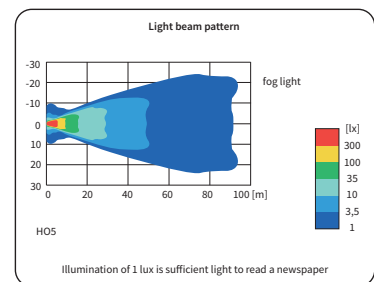

VAUXHALL

Cat. number	Tyc Catal. No.	Valeo Catal. No.	Homologation code	Light functions	Accessories	Side	Application	Packaging / pc	carton box
H05.46100	19-5785-11-2	088358	061	<table border="1"> <tr><td>Light functions</td><td> </td></tr> <tr><td>fog light</td><td>✓</td></tr> </table>	<table border="1"> <tr><td>bulb H11 12V</td><td> </td></tr> </table>	<table border="1"> <tr><td>right</td><td>✓</td></tr> <tr><td>left</td><td>✓</td></tr> </table>	Application dedicated	A	1