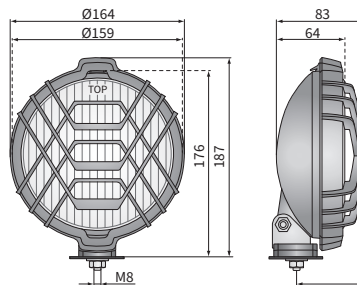

## TECHNICAL DATA / FEATURES

- dimensions:  $\phi 159 \times 64$ ,  $\phi 149 \times 51$
- light functions: fog light, driving
- function markings: B, HR
- reference mark: -, 17.5
- source of light: H3
- maximum power: 70W
- nominal voltage: 12V-24V DC
- optics: standard
- IP rating: IP54, -
- housing's material: plastic, metal
- housing's colour: black
- lens' material: glass
- lens' colour: clear, amber
- mounting: M8
- built-in connectors: -
- other: stone guard

## ADDITIONAL INFORMATION

To be mounted at the front of the car or truck. They can be installed in an upright or upside down position.

It is possible to install needed connectors on wire (on request).

Dedicated application:

## DIMENSIONS

Cat. number	Homologation code	Light functions		Lens colour		Accessories	Mounting method			Side			Connectors			Application		Packaging / pc		
		fog light	driving	clear	amber		bulb H3 12V	stone guard	stone guard	stone guard	stone guard	stone guard	stone guard	stone guard	stone guard	stone guard	stone guard	stone guard	stone guard	stone guard
HO1.00502	005	✓		✓					✓	✓		✓	✓			✓		1		
HO1.00501	005	✓		✓					✓	✓		✓	✓			✓		1		
HO1.01302	005	✓		✓			✓	✓	✓		✓	✓				✓		1		
HO1.00601	005	✓			✓				✓	✓		✓	✓			✓		1		
HO1.01402	005	✓			✓		✓	✓	✓		✓	✓				✓		1		
HO1.00701	701		✓	✓					✓	✓		✓	✓			✓		1		
HO1.04616	701		✓	✓					✓	✓		✓	✓			✓			2	
HO1.01502	701		✓	✓			✓	✓	✓		✓	✓				✓		1		
HO1.00801	007		✓		✓				✓	✓		✓	✓			✓		1		
HO1.32901	701		✓	✓						✓		✓	✓			✓	A	1		