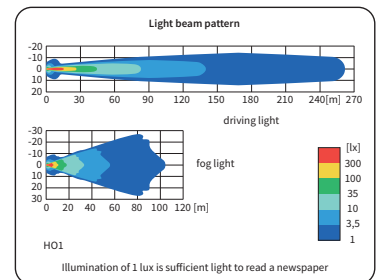

DIMENSIONS

Cat. number	Homologation code	Light functions		Lens colour		Accessories	Mounting method			Side			Connectors			Application		Packaging / pc		
		fog light	driving	clear	amber		bulb H3 12V	stone guard	stone guard	stone guard	stone guard	stone guard	stone guard	stone guard	stone guard	stone guard	stone guard	stone guard	stone guard	stone guard
HO1.00502	005	✓		✓					✓	✓		✓	✓			✓		1		
HO1.00501	005	✓		✓					✓	✓		✓	✓			✓		1		
HO1.01302	005	✓		✓			✓	✓	✓		✓	✓				✓		1		
HO1.00601	005	✓			✓				✓	✓		✓	✓			✓		1		
HO1.01402	005	✓			✓		✓	✓	✓		✓	✓				✓		1		
HO1.00701	701		✓	✓					✓	✓		✓	✓			✓		1		
HO1.04616	701		✓	✓					✓	✓		✓	✓			✓			2	
HO1.01502	701		✓	✓			✓	✓	✓		✓	✓				✓		1		
HO1.00801	007		✓		✓				✓	✓		✓	✓			✓		1		
HO1.32901	701		✓	✓						✓		✓	✓			✓	A	1