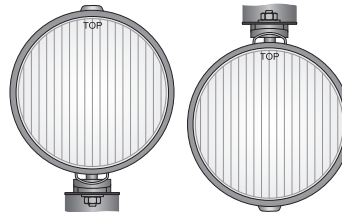

## TECHNICAL DATA / FEATURES

- dimensions:  $\phi 159 \times 64$ ,  $\phi 149 \times 51$
- light functions: fog light, driving
- function markings: B, HR
- reference mark: -, 17.5
- source of light: H3
- maximum power: 70W
- nominal voltage: 12V-24V DC
- optics: standard
- IP rating: IP54, -
- housing's material: plastic, metal
- housing's colour: black
- lens' material: glass
- lens' colour: clear, amber
- mounting: M8
- built-in connectors: -
- other: stone guard

## ADDITIONAL INFORMATION

To be mounted at the front of the car or truck. They can be installed in an upright or upside down position.

It is possible to install needed connectors on wire (on request).

Dedicated application:

## DIMENSIONS

Cat. number	Homologation code	Light functions		Lens colour		Accessories	Mounting method			Side			Connectors			Application		Packaging / pc		
		fog light	driving	clear	amber		bulb H3 12V	stone guard	stone guard	stone guard	stone guard	stone guard	stone guard	stone guard	stone guard	stone guard	stone guard	stone guard	stone guard	stone guard
HO1.00502	005	✓		✓					✓	✓		✓	✓			✓		1		
HO1.00501	005	✓		✓					✓	✓		✓	✓			✓		1		
HO1.01302	005	✓		✓			✓	✓	✓		✓	✓				✓		1		
HO1.00601	005	✓			✓				✓	✓		✓	✓			✓		1		
HO1.01402	005	✓			✓		✓	✓	✓		✓	✓				✓		1		
HO1.00701	701		✓	✓					✓	✓		✓	✓			✓		1		
HO1.04616	701		✓	✓					✓	✓		✓	✓			✓			2	
HO1.01502	701		✓	✓			✓	✓	✓		✓	✓				✓		1		
HO1.00801	007		✓		✓				✓	✓		✓	✓			✓		1		
HO1.32901	701		✓	✓						✓		✓	✓			✓	A	1		