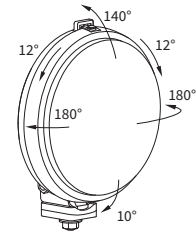

## TECHNICAL DATA / FEATURES

- dimensions:  $\phi 159 \times 64$ ,  $\phi 149 \times 51$
- light functions: fog light, driving
- function markings: B, HR
- reference mark: -, 17.5
- source of light: H3
- maximum power: 70W
- nominal voltage: 12V-24V DC
- optics: standard
- IP rating: IP54, -
- housing's material: plastic, metal
- housing's colour: black
- lens' material: glass
- lens' colour: clear, amber
- mounting: M8
- built-in connectors: -
- other: stone guard

## ADDITIONAL INFORMATION

To be mounted at the front of the car or truck. They can be installed in an upright or upside down position.

It is possible to install needed connectors on wire (on request).

Dedicated application:

## DIMENSIONS

Cat. number	Homologation code	Light functions		Lens colour		Accessories	Mounting method			Side			Connectors			Application		Packaging / pc		
		fog light	driving	clear	amber		bulb H3 12V	stone guard	stone guard	stone guard	stone guard	stone guard	stone guard	stone guard	stone guard	stone guard	stone guard	stone guard	stone guard	stone guard
HO1.00502	005	✓		✓					✓	✓		✓	✓			✓		1		
HO1.00501	005	✓		✓					✓	✓		✓	✓			✓		1		
HO1.01302	005	✓		✓			✓	✓	✓		✓	✓				✓		1		
HO1.00601	005	✓			✓				✓	✓		✓	✓			✓		1		
HO1.01402	005	✓			✓		✓	✓	✓		✓	✓				✓		1		
HO1.00701	701		✓	✓					✓	✓		✓	✓			✓		1		
HO1.04616	701		✓	✓					✓	✓		✓	✓			✓			2	
HO1.01502	701		✓	✓			✓	✓	✓		✓	✓				✓		1		
HO1.00801	007		✓		✓				✓	✓		✓	✓			✓		1		
HO1.32901	701		✓	✓						✓		✓	✓			✓	A	1		