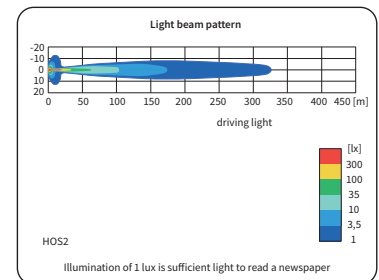

TECHNICAL DATA / FEATURES

- dimensions: $\phi 183 \times 97$
- light functions: driving, position
- function markings: HR, A
- reference mark: 25
- source of light: H3, T4W (LED)
- maximum power: 70W, 4W
- nominal voltage: 12V-24V DC
- optics: standard
- IP rating: IP56
- housing's material: plastic
- housing's colour: black, chrome-plated
- lens' material: glass
- lens' colour: clear, blue
- mounting: M10
- built-in connectors: -
- other: the mount steel-reinforced

DIMENSIONS

Cat. number	Homologation code	Light functions		Lens colour		housing	black	chrome-plated	Accessories	bulb H3 12V	bulb H3 24V	bulb T4W/LED 12V	bulb T4W/LED 24V	cable 0.15 m	Side	right	left	Connectors	AMP Faston 250	Deutscht DT	AMP SuperSeal 1,5	Packaging / pc	
		driving	position	clear	blue																	carton	box
HOS2.38800	043	✓	✓	✓			✓						✓	✓	✓	✓	✓					1	1
HOS2.38806	043	✓	✓	✓			✓						✓	✓	✓	✓	✓					1	1
HOS2.38801	043	✓	✓	✓			✓		✓				✓	✓	✓	✓	✓					1	1
HOS2.38802	043	✓	✓	✓			✓			✓			✓	✓	✓	✓	✓					1	1
HOS2.38803	043	✓	✓	✓				✓					✓	✓	✓	✓	✓					1	1
HOS2.38807	043	✓	✓	✓				✓					✓	✓	✓	✓	✓					1	1
HOS2.38804	043	✓	✓	✓				✓	✓				✓	✓	✓	✓	✓					1	1
HOS2.38805	043	✓	✓	✓				✓		✓			✓	✓	✓	✓	✓					1	1
HOS2.38810	043	✓	✓		✓		✓						✓	✓	✓	✓	✓					1	1
HOS2.38816	043	✓	✓		✓		✓						✓	✓	✓	✓	✓					1	1
HOS2.38811	043	✓	✓		✓		✓		✓				✓	✓	✓	✓	✓					1	1
HOS2.38812	043	✓	✓		✓		✓			✓			✓	✓	✓	✓	✓					1	1
HOS2.38813	043	✓	✓		✓			✓					✓	✓	✓	✓	✓					1	1
HOS2.38817	043	✓	✓		✓			✓					✓	✓	✓	✓	✓					1	1
HOS2.38814	043	✓	✓		✓			✓	✓				✓	✓	✓	✓	✓					1	1
HOS2.38815	043	✓	✓		✓			✓		✓			✓	✓	✓	✓	✓					1	1