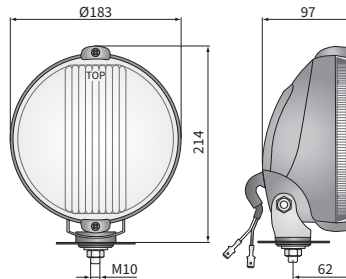

TECHNICAL DATA / FEATURES

- dimensions: $\phi 183 \times 97$
- light functions: driving, position
- function markings: HR, A
- reference mark: 25
- source of light: H3, T4W (LED)
- maximum power: 70W, 4W
- nominal voltage: 12V-24V DC
- optics: standard
- IP rating: IP56
- housing's material: plastic
- housing's colour: black, chrome-plated
- lens' material: glass
- lens' colour: clear, blue
- mounting: M10
- built-in connectors: -
- other: the mount steel-reinforced

It is possible to install needed connectors on wire (on request).

Replacement parts:

position light bulb holder - cat. No. 001.025.05.10

bulb T4W 12V BA9s (LED) - cat. No. A.23751

bulb T4W 24V BA9s (LED) - cat. No. A.23752

DIMENSIONS

Cat. number	Homologation code	Light functions		Lens colour		housing	black	chrome-plated	Accessories	bulb H3 12V	bulb H3 24V	bulb T4W/LED 12V	bulb T4W/LED 24V	cable 0.15 m	Side	right	left	Connectors	AMP Faston 250	Deutscht DT	AMP SuperSeal 1,5	Packaging / pc	
		driving	position	clear	blue																	carton	box
HOS2.38800	043	✓	✓	✓			✓						✓	✓	✓	✓	✓					1	1
HOS2.38806	043	✓	✓	✓			✓						✓	✓	✓	✓	✓					1	1
HOS2.38801	043	✓	✓	✓			✓		✓				✓	✓	✓	✓	✓					1	1
HOS2.38802	043	✓	✓	✓			✓			✓			✓	✓	✓	✓	✓					1	1
HOS2.38803	043	✓	✓	✓				✓					✓	✓	✓	✓	✓					1	1
HOS2.38807	043	✓	✓	✓				✓					✓	✓	✓	✓	✓					1	1
HOS2.38804	043	✓	✓	✓				✓	✓				✓	✓	✓	✓	✓					1	1
HOS2.38805	043	✓	✓	✓				✓		✓			✓	✓	✓	✓	✓					1	1
HOS2.38810	043	✓	✓		✓		✓						✓	✓	✓	✓	✓					1	1
HOS2.38816	043	✓	✓		✓		✓						✓	✓	✓	✓	✓					1	1
HOS2.38811	043	✓	✓		✓		✓		✓				✓	✓	✓	✓	✓					1	1
HOS2.38812	043	✓	✓		✓		✓			✓			✓	✓	✓	✓	✓					1	1
HOS2.38813	043	✓	✓		✓			✓					✓	✓	✓	✓	✓					1	1
HOS2.38817	043	✓	✓		✓			✓					✓	✓	✓	✓	✓					1	1
HOS2.38814	043	✓	✓		✓			✓	✓				✓	✓	✓	✓	✓					1	1
HOS2.38815	043	✓	✓		✓			✓		✓			✓	✓	✓	✓	✓					1	1