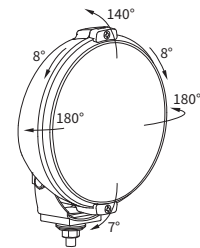

TECHNICAL DATA / FEATURES

- dimensions: $\phi 183 \times 97$
- light functions: driving, position
- function markings: HR, A
- reference mark: 25
- source of light: H3, T4W (LED)
- maximum power: 70W, 4W
- nominal voltage: 12V-24V DC
- optics: standard
- IP rating: IP56
- housing's material: plastic
- housing's colour: black, chrome-plated
- lens' material: glass
- lens' colour: clear, blue
- mounting: M10
- built-in connectors: -
- other: the mount steel-reinforced

It is possible to install needed connectors on wire (on request).

Replacement parts:

position light bulb holder - cat. No. 001.025.05.10

bulb T4W 12V BA9s (LED) - cat. No. A.23751

bulb T4W 24V BA9s (LED) - cat. No. A.23752

DIMENSIONS

Cat. number	Homologation code	Light functions		Lens colour		housing	black	chrome-plated	Accessories	bulb H3 12V	bulb H3 24V	bulb T4W/LED 12V	bulb T4W/LED 24V	cable 0.15 m	Side	right	left	Connectors	AMP Faston 250	Deutscht DT	AMP SuperSeal 1,5	Packaging / pc	
		driving	position	clear	blue																	carton	box
HOS2.38800	043	✓	✓	✓			✓						✓	✓	✓	✓	✓					1	1
HOS2.38806	043	✓	✓	✓			✓						✓	✓	✓	✓	✓					1	1
HOS2.38801	043	✓	✓	✓			✓		✓				✓	✓	✓	✓	✓					1	1
HOS2.38802	043	✓	✓	✓			✓			✓			✓	✓	✓	✓	✓					1	1
HOS2.38803	043	✓	✓	✓				✓					✓	✓	✓	✓	✓					1	1
HOS2.38807	043	✓	✓	✓				✓					✓	✓	✓	✓	✓					1	1
HOS2.38804	043	✓	✓	✓				✓	✓				✓	✓	✓	✓	✓					1	1
HOS2.38805	043	✓	✓	✓				✓		✓			✓	✓	✓	✓	✓					1	1
HOS2.38810	043	✓	✓		✓		✓						✓	✓	✓	✓	✓					1	1
HOS2.38816	043	✓	✓		✓		✓						✓	✓	✓	✓	✓					1	1
HOS2.38811	043	✓	✓		✓		✓		✓				✓	✓	✓	✓	✓					1	1
HOS2.38812	043	✓	✓		✓		✓			✓			✓	✓	✓	✓	✓					1	1
HOS2.38813	043	✓	✓		✓			✓					✓	✓	✓	✓	✓					1	1
HOS2.38817	043	✓	✓		✓			✓					✓	✓	✓	✓	✓					1	1
HOS2.38814	043	✓	✓		✓			✓	✓				✓	✓	✓	✓	✓					1	1
HOS2.38815	043	✓	✓		✓			✓		✓			✓	✓	✓	✓	✓					1	1