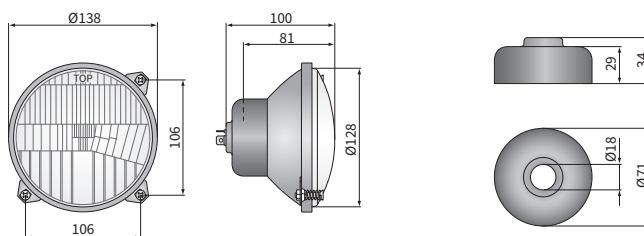

TECHNICAL DATA / FEATURES

- dimensions: φ138/128x81
- light functions: passing, driving, position
- function markings: C/R, A
- traffic: right-hand
- reference mark: 10
- source of light: H4, T4W
- maximum power: 60/55W, 4W
- nominal voltage: 12V DC
- optics: standard
- IP rating: IP54
- housing's material: metal
- lens' material: glass
- built-in connectors: -

DIMENSIONS

A.05820

A.05921

Cat. number	Massey Ferguson No.	John Deere No.	Homologation code	Light functions			Accessories	Side	Application	Packaging / pc	carton box
				passing	driving	position					
RGC2.52870	3788220M91		095	✓	✓				A	1	
RGC2.52871	3788220M91		095	✓	✓		✓		A	1	
RGC2.52875		AL56091	095	✓	✓	✓	✓		B	1	