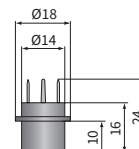

TECHNICAL DATA / FEATURES

- dimensions: φ138/128x81
- light functions: passing, driving, position
- function markings: C/R, A
- traffic: right-hand
- reference mark: 10
- source of light: H4, T4W
- maximum power: 60/55W, 4W
- nominal voltage: 12V DC
- optics: standard
- IP rating: IP54
- housing's material: metal
- lens' material: glass
- built-in connectors: -

DIMENSIONS

A.05820

A.05921

Cat. number	Massey Ferguson No.	John Deere No.	Homologation code	Light functions			Accessories	Side	Application	Packaging / pc	carton box
				passing	driving	position					
RGC2.52870	3788220M91		095	✓	✓				A	1	
RGC2.52871	3788220M91		095	✓	✓		✓		A	1	
RGC2.52875		AL56091	095	✓	✓	✓	✓		B	1	