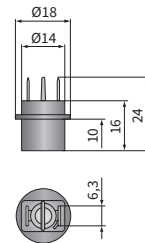

**TECHNICAL DATA / FEATURES**

- dimensions: φ150/143x89
- light functions: passing, driving, position
- function markings: C/R, A
- traffic: right-hand
- reference mark: 7.5
- source of light: R2, T4W
- maximum power: 55/50W, 4W
- nominal voltage: 12V-24V DC
- optics: standard
- IP rating: IP54
- housing's material: metal
- lens' material: glass
- built-in connectors: -

**ADDITIONAL INFORMATION**

Particularly recommended for tractors and slow-moving vehicles.

To be mounted in factory designed locations or in the front bumper recesses.

Useful parts while installing:

- main bulb gasket - cat. No. A.05820
- position light bulb holder - cat. No. A.05921
- main bulb mounting block - cat. No. A.07128

**DIMENSIONS**

A.05820

A.05921

Cat. number	Homologation code	Light functions			Type	Accessories	bulb R2 12V	bulb T4W	mounting plate	bulb gasket	Side	right	left	Packaging / pc	carton box
		passing	driving	position											
<b>RE.41400</b>	032	✓	✓	✓	✓			✓	✓		✓	✓		1	
<b>RE.41401</b>	032	✓	✓	✓	✓			✓	✓		✓	✓		1	