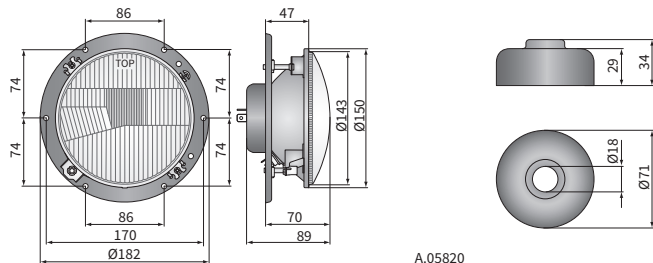

**TECHNICAL DATA / FEATURES**

- dimensions: φ150/143x89
- light functions: passing, driving, position
- function markings: C/R, A
- traffic: right-hand
- reference mark: 7.5
- source of light: R2, T4W
- maximum power: 55/50W, 4W
- nominal voltage: 12V-24V DC
- optics: standard
- IP rating: IP54
- housing's material: metal
- lens' material: glass
- built-in connectors: -

**ADDITIONAL INFORMATION**

Particularly recommended for tractors and slow-moving vehicles.

To be mounted in factory designed locations or in the front bumper recesses.

Useful parts while installing:

- main bulb gasket - cat. No. A.05820
- position light bulb holder - cat. No. A.05921
- main bulb mounting block - cat. No. A.07128

**DIMENSIONS**

A.05820

A.05921

Cat. number	Homologation code	Light functions			Type	Accessories	bulb R2 12V	bulb T4W	mounting plate	bulb gasket	Side	right	left	Packaging / pc	carton box
		passing	driving	position											
<b>RE.41400</b>	032	✓	✓	✓	✓			✓	✓		✓	✓		1	
<b>RE.41401</b>	032	✓	✓	✓	✓			✓	✓		✓	✓		1	