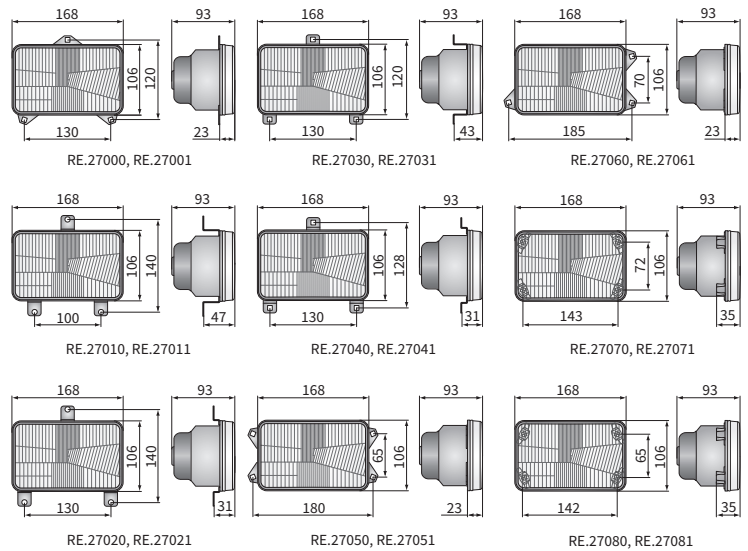

TECHNICAL DATA / FEATURES

- dimensions: 168x106x93
- light functions: passing, driving, position
- function markings: HC/R, A
- traffic: right-hand
- reference mark: 12.5
- source of light: H4, T4W
- maximum power: 75/70W, 4W
- nominal voltage: 12V-24V DC
- optics: standard
- IP rating: IP54
- housing's material: metal
- lens' material: glass
- built-in connectors: -

DIMENSIONS

Cat. number	Hella Catal. No.	Cobo Catal. No.	Homologation code	Light functions			Accessories				Application dedicated
				passing	driving	position	bulb H4 12V	bulb T4W	mounting plate	bulb gasket	
RE.27011	1AB 006 277-067	05.0795.0000	008	✓	✓	✓				✓	B
RE.27010	1AB 006 277-067		008	✓	✓	✓				✓	B
RE.27095			008	✓	✓	✓				✓	G/H
RE.27096	1AB 006 277-17		008	✓	✓	✓	✓			✓	G/H
RE.27001		05.371.000	008	✓	✓	✓				✓	A
RE.27003			008	✓	✓	✓	✓			✓	A
RE.27000		05.464.000	008	✓	✓	✓				✓	A
RE.27031		05.1092.0000	008	✓	✓	✓				✓	A
RE.27030	1AB 006 277-127		008	✓	✓	✓				✓	D
RE.27041		05.376.000	008	✓	✓	✓				✓	D
RE.27040			008	✓	✓	✓				✓	
RE.27021	1AB 003 177-611	05.385.000	008	✓	✓	✓				✓	C
RE.27022	1AB 003 177-611	05.385.000	008	✓	✓	✓	✓			✓	C
RE.27020			008	✓	✓	✓				✓	C
RE.27025		05.406.000.01	008	✓	✓	✓				✓	L
RE.27081		05.590.000	008	✓	✓	✓				✓	F