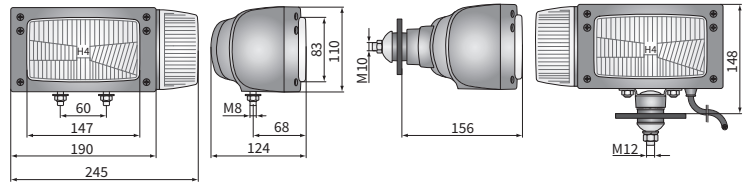

## TECHNICAL DATA / FEATURES

- dimensions: 246x110x124, 245x110x156
- light functions: passing, driving, position, direction indicator
- function markings: HC/R, A, 5, 1
- traffic: right-hand
- reference mark: 12.5
- source of light: H4, T4W, P21W
- maximum power: 75/70W, 4W, 21W
- nominal voltage: 12V-24V DC
- optics: standard
- IP rating: IP55
- housing's material: plastic
- lens' material: glass
- built-in connectors: -

## ADDITIONAL INFORMATION

Mounting: as a freestanding on body panels. Version with bottom mount can be installed only as standing.

It is possible to install needed connectors on wire (on request).

Useful parts while installing:

Deutsch plug DT06-6S 6-pin - cat. No. A.07131

Replacement parts:

front-side direction indicator - cat. No. LK1.24000

Equivalents for Cobo:

C - 05.1233.0000, D - 05.1235.0000

Applications:

- heavy machinery
- excavator-loaders
- forklifts
- agricultural harvesters

## DIMENSIONS