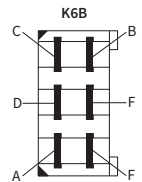

Configuration of contacts

- A. Ground
- B. Passing light
- C. Driving light
- D. Parking light
- E. Turn signal
- F. Free