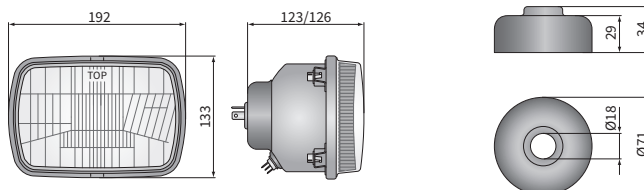

TECHNICAL DATA / FEATURES

- dimensions: 192x133x123, 192x133x126
- light functions: passing, driving, position
- function markings: HC/R, A, C/R
- traffic: right-hand
- reference mark: 17.5, 7.5
- source of light: H4, T4W, R2
- maximum power: 75/70W, 4W, 55/50W
- nominal voltage: 12V-24V DC
- optics: standard
- IP rating: IP54
- housing's material: metal
- lens' material: glass
- built-in connectors: -

ADDITIONAL INFORMATION

To be mounted in factory designed locations or in the front bumper recesses.

Useful parts while installing:

- main bulb gasket - cat. No. A.05820
- position light bulb holder - cat. No. A.05921
- mounting snaps $\phi 5$ - cat. No. A.06022

Dedicated application:

A - Fiat 126p (1972-2000), Yugo Koral: 102, 311, 45/55/60/65

DIMENSIONS

A.05820

A.06022

A.05921

Cat. number	Homologation code	Light functions			Type	H4	R2	Reference mark	IP rating	IP54	Accessories	bulb R2 12V	bulb T4W	bulb gasket	Side	right	left	Application	dedicated	Packaging / pc	
		passing	driving	position																carton box	
RE.03008	030	✓	✓	✓	✓	✓	17.5	✓	✓	✓	✓	✓	✓	✓	✓	✓	✓	A	1	1	
RE.02908	029	✓	✓	✓	✓	✓	7.5	✓	✓	✓	✓	✓	✓	✓	✓	✓	✓	A	1	1	
RE.02909	029	✓	✓	✓	✓	✓		✓	✓	✓	✓	✓	✓	✓	✓	✓	✓	A	1	1	