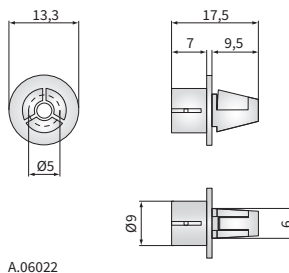

TECHNICAL DATA / FEATURES

- dimensions: 192x133x123, 192x133x126
- light functions: passing, driving, position
- function markings: HC/R, A, C/R
- traffic: right-hand
- reference mark: 17.5, 7.5
- source of light: H4, T4W, R2
- maximum power: 75/70W, 4W, 55/50W
- nominal voltage: 12V-24V DC
- optics: standard
- IP rating: IP54
- housing's material: metal
- lens' material: glass
- built-in connectors: -

ADDITIONAL INFORMATION

To be mounted in factory designed locations or in the front bumper recesses.

Useful parts while installing:

- main bulb gasket - cat. No. A.05820
- position light bulb holder - cat. No. A.05921
- mounting snaps $\phi 5$ - cat. No. A.06022

Dedicated application:

A - Fiat 126p (1972-2000), Yugo Koral: 102, 311, 45/55/60/65

DIMENSIONS

A.05820

A.06022

A.05921

Cat. number	Homologation code	Light functions			Type	H4	R2	Reference mark	IP rating	IP54	Accessories	bulb R2 12V	bulb T4W	bulb gasket	Side	right	left	Application	dedicated	Packaging / pc	
		passing	driving	position																carton box	
RE.03008	030	✓	✓	✓	✓	✓	17.5	✓	✓	✓	✓	✓	✓	✓	✓	✓	✓	A	1	1	
RE.02908	029	✓	✓	✓	✓	✓	7.5	✓	✓	✓	✓	✓	✓	✓	✓	✓	✓	A	1	1	
RE.02909	029	✓	✓	✓	✓	✓		✓	✓	✓	✓	✓	✓	✓	✓	✓	✓	A	1	1	