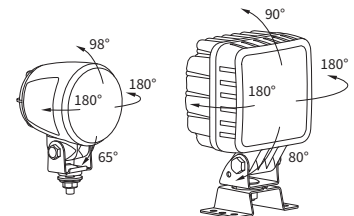

CUK1, CUC1 blue special lamps LED

TECHNICAL DATA / FEATURES

- dimensions: 100x100x76, ϕ 84x106
- maximum power: 12W, 14W, 9W, 5W
- nominal voltage: 12V-24V DC, 12V-48V DC
- permissible power supply voltage: 10.5V-30V DC, 10.5V-60V DC
- source of light: 6 x LED, 3 x LED, 1 x LED
- colour of light: dark blue
- IP rating: IP67, IP69K, IP66
- work temperature: -40°C - +80°C
- housing's material: aluminium/plastic
- lens' material: plastic, glass
- built-in connectors: AMP Faston 250, Deutsch DT, AMP SuperSeal 1.5
- other: protection:
 - against overheating
 - against reverse polarisation
 bracket made of Inox steel

Useful parts while installing:

- AMP Faston 250 plug 2-pin - cat. No. A.07138
- AMP SuperSeal 1,5 plug 2-pin - cat. No. A.07137
- deutsch plug DT06-2S 2-pin - cat. No. A.07135

DIMENSIONS

Cat. number	Shape		Light functions		Lens material		Rated power				Type			IP rating			Accessories				Connectors			
	square	round	warning	security safety	plastic	glass	14W	12W	9W	5W	6 x LED	3 x LED	1 x LED	IP66	IP67	IP69K	LED module 12V-24V	LED module 12V-48V	cable 0.5 m	cable 0.15 m	AMP Faston 250	Deutsch DT	AMP SuperSeal 1.5	Cap / Pin
CUK1.48800	✓		✓	✓	✓					✓				✓	✓	✓	✓	✓			✓			
CUK1.48806	✓		✓	✓	✓									✓	✓	✓	✓	✓						2
CUK1.48807	✓		✓	✓	✓									✓	✓	✓	✓	✓			✓			2
CUK1.48808	✓		✓	✓	✓									✓	✓	✓	✓	✓				✓		2
CUK1.48840	✓		✓	✓	✓					✓				✓	✓	✓	✓	✓						
CUK1.48846	✓		✓	✓	✓					✓				✓	✓	✓	✓	✓			✓			2
CUK1.48847	✓		✓	✓	✓					✓				✓	✓	✓	✓	✓				✓		2
CUK1.48848	✓		✓	✓	✓					✓				✓	✓	✓	✓	✓				✓		2
CUC1.48601		✓	✓	✓	✓	✓						✓		✓	✓	✓	✓	✓			✓			2
CUC1.48603		✓	✓	✓	✓	✓						✓		✓	✓	✓	✓	✓			✓			2
CUC1.48604		✓	✓	✓	✓	✓						✓		✓	✓	✓	✓	✓				✓		2
CUC1.48602		✓	✓	✓	✓	✓						✓		✓	✓	✓	✓	✓				✓		2
CUC1.48641		✓	✓	✓	✓	✓						✓		✓	✓	✓	✓	✓						2
CUC1.48643		✓	✓	✓	✓	✓						✓		✓	✓	✓	✓	✓			✓			2
CUC1.48644		✓	✓	✓	✓	✓						✓		✓	✓	✓	✓	✓				✓		2
CUC1.48642		✓	✓	✓	✓	✓						✓		✓	✓	✓	✓	✓			✓			2