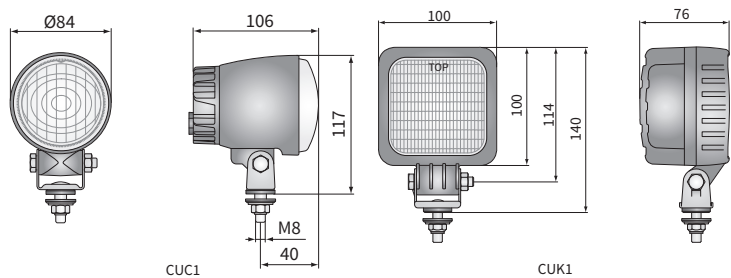

CUK1, CUC1 blue special lamps LED

TECHNICAL DATA / FEATURES

- dimensions: 100x100x76, ϕ 84x106
- maximum power: 12W, 14W, 9W, 5W
- nominal voltage: 12V-24V DC, 12V-48V DC
- permissible power supply voltage: 10.5V-30V DC, 10.5V-60V DC
- source of light: 6 x LED, 3 x LED, 1 x LED
- colour of light: dark blue
- IP rating: IP67, IP69K, IP66
- work temperature: -40°C - +80°C
- housing's material: aluminium/plastic
- lens' material: plastic, glass
- built-in connectors: AMP Faston 250, Deutsch DT, AMP SuperSeal 1.5
- other: protection:
 - against overheating
 - against reverse polarisation
 bracket made of Inox steel

Useful parts while installing:

- AMP Faston 250 plug 2-pin - cat. No. A.07138
- AMP SuperSeal 1,5 plug 2-pin - cat. No. A.07137
- deutsch plug DT06-2S 2-pin - cat. No. A.07135

DIMENSIONS

Cat. number	Shape		Light functions		Lens material		Rated power				Type			IP rating			Accessories				Connectors			
	square	round	warning	security safety	plastic	glass	14W	12W	9W	5W	6 x LED	3 x LED	1 x LED	IP66	IP67	IP69K	LED module 12V-24V	LED module 12V-48V	cable 0.5 m	cable 0.15 m	AMP Faston 250	Deutsch DT	AMP SuperSeal 1.5	Cap / Pin
CUK1.48800	✓		✓	✓	✓					✓				✓	✓	✓	✓	✓			✓			
CUK1.48806	✓		✓	✓	✓									✓	✓	✓	✓	✓						2
CUK1.48807	✓		✓	✓	✓									✓	✓	✓	✓	✓			✓			2
CUK1.48808	✓		✓	✓	✓									✓	✓	✓	✓	✓				✓		2
CUK1.48840	✓		✓	✓	✓					✓				✓	✓	✓	✓	✓						
CUK1.48846	✓		✓	✓	✓					✓				✓	✓	✓	✓	✓			✓			2
CUK1.48847	✓		✓	✓	✓					✓				✓	✓	✓	✓	✓				✓		2
CUK1.48848	✓		✓	✓	✓					✓				✓	✓	✓	✓	✓				✓		2
CUC1.48601		✓	✓	✓	✓	✓						✓		✓	✓	✓	✓	✓			✓			2
CUC1.48603		✓	✓	✓	✓	✓						✓		✓	✓	✓	✓	✓			✓			2
CUC1.48604		✓	✓	✓	✓	✓						✓		✓	✓	✓	✓	✓				✓		2
CUC1.48602		✓	✓	✓	✓	✓						✓		✓	✓	✓	✓	✓				✓		2
CUC1.48641		✓	✓	✓	✓	✓						✓		✓	✓	✓	✓	✓						2
CUC1.48643		✓	✓	✓	✓	✓						✓		✓	✓	✓	✓	✓			✓			2
CUC1.48644		✓	✓	✓	✓	✓						✓		✓	✓	✓	✓	✓				✓		2
CUC1.48642		✓	✓	✓	✓	✓						✓		✓	✓	✓	✓	✓			✓			2